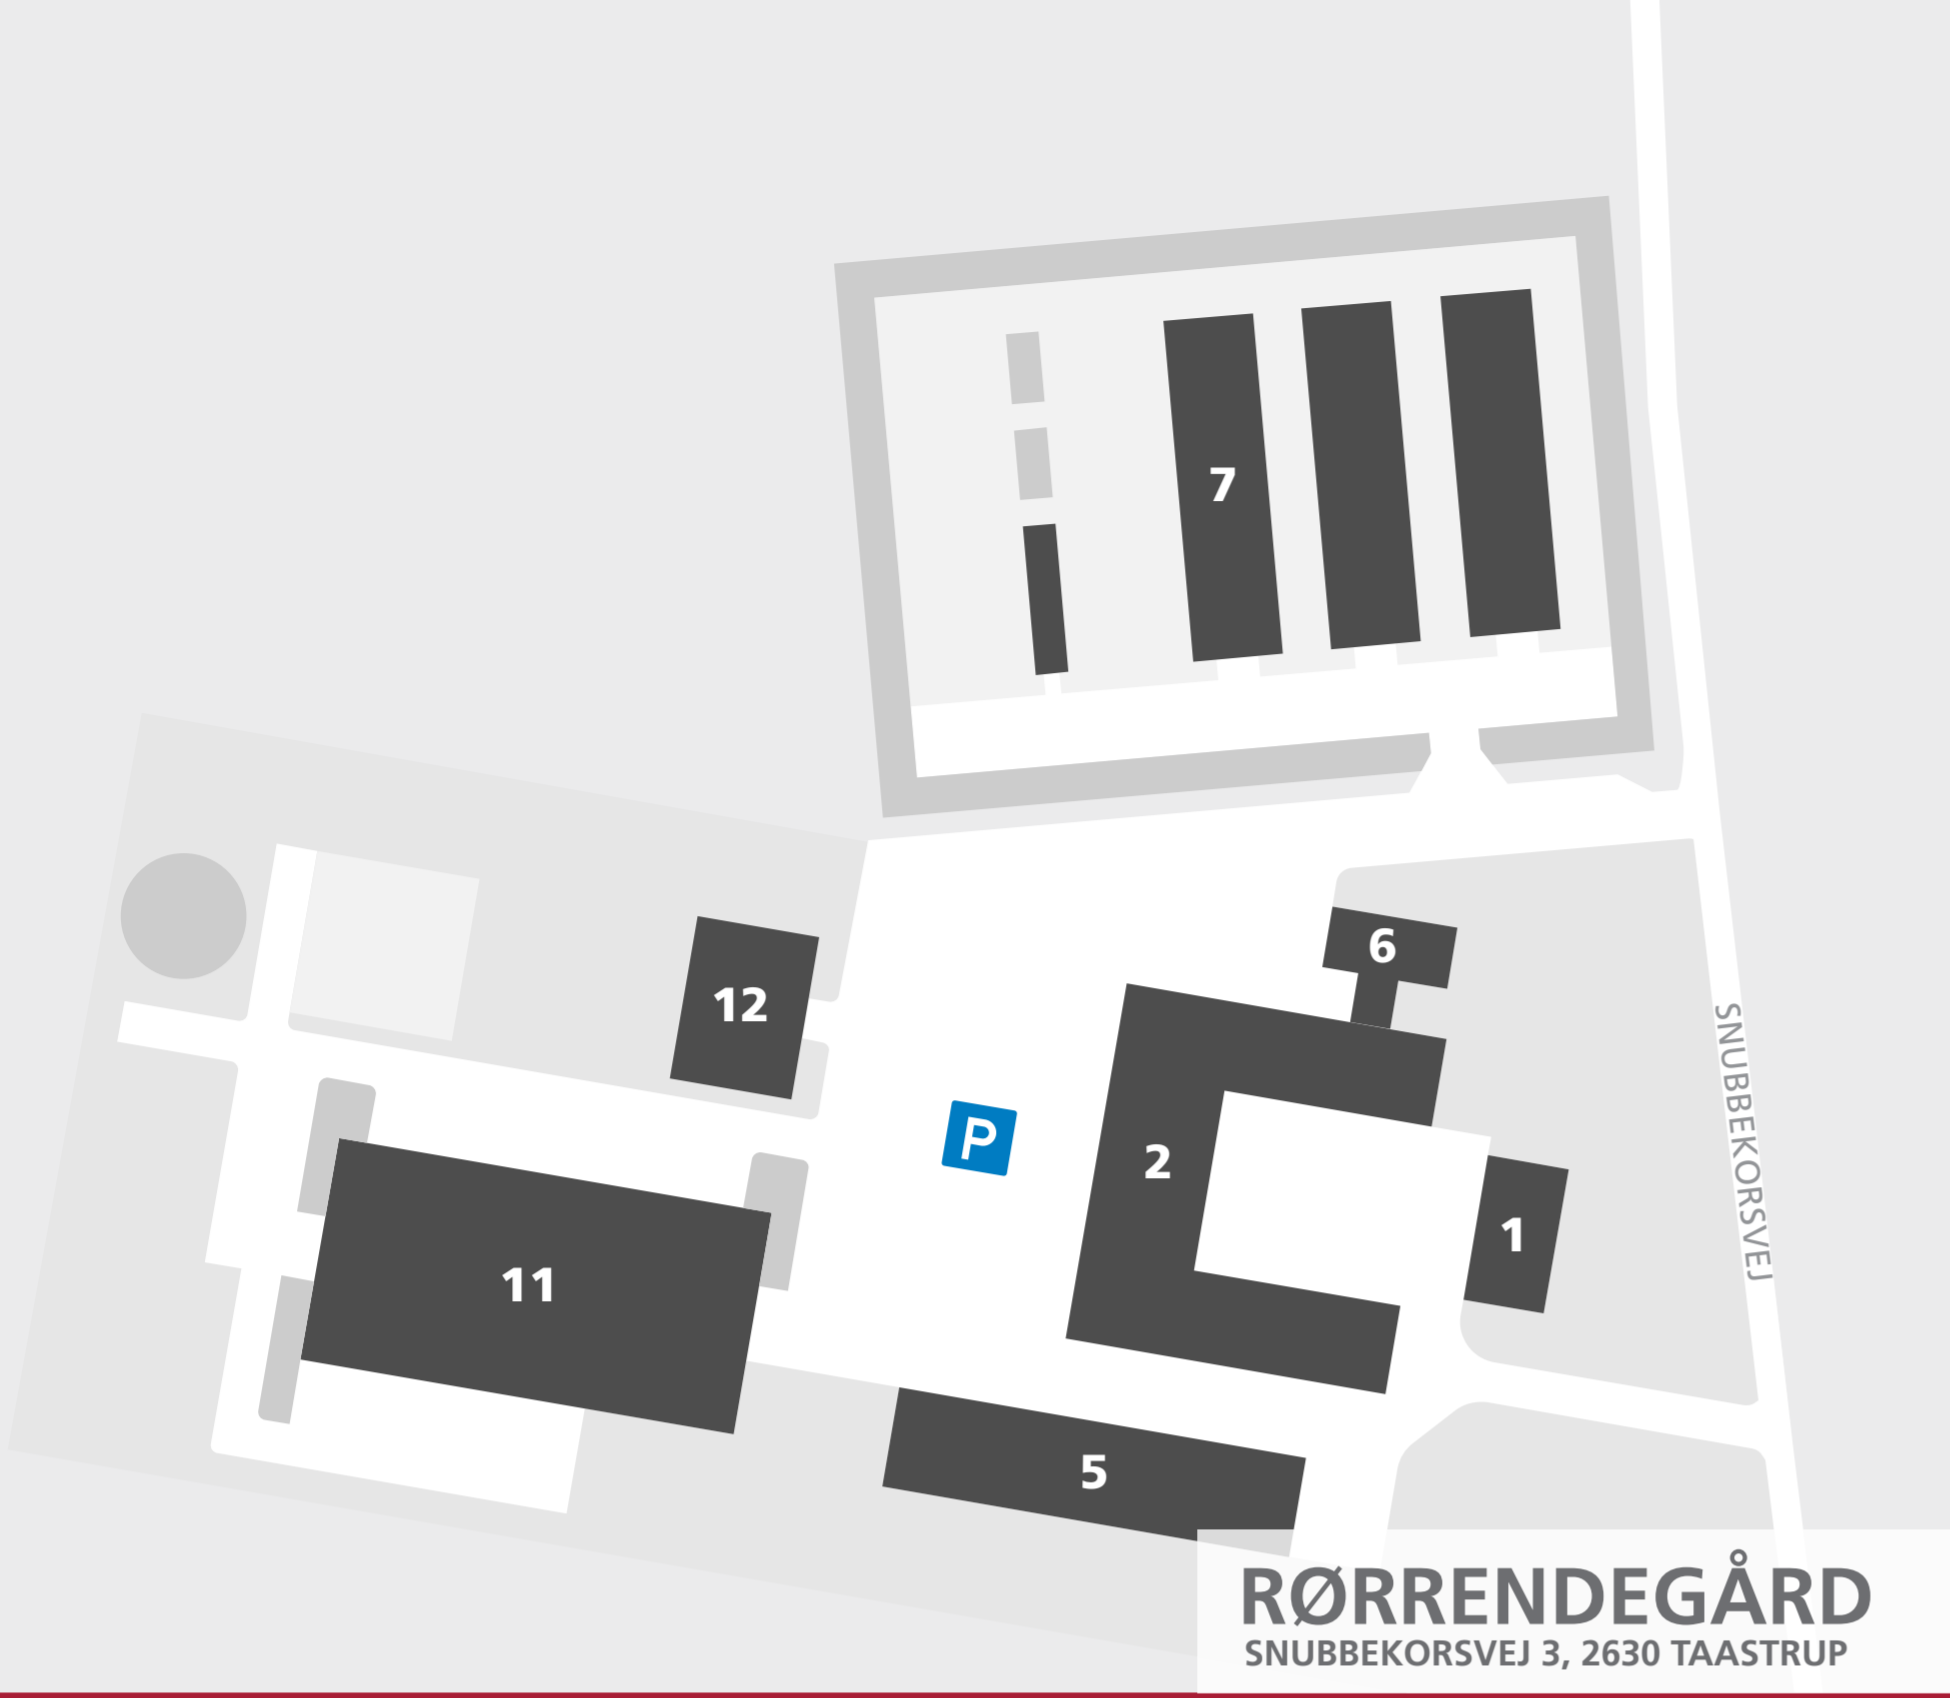

# TAASTRUP

HØJBAKKEGÅRD ALLÉ 5, 2630 TAASTRUP

**A** Reception Universitetshospitalet for Store Husdyr

**B** Shuttlebus to/from Frederiksberg Campus

**C** Administration Building - 8.51:

Auditorium - 8.51.D105

Classroom 1 – 8.51.D111

Classroom 2 – 8.51.D113

Classroom 3 – 8.51.D115

Expedition – 8.51.H114

Laboratory

Mobile Large Animal Practice

Innovation room

**D** Department Office - ISEK

**E** Canteen

**F** Educational area  
Class Operating Rooms

**G H** Stables