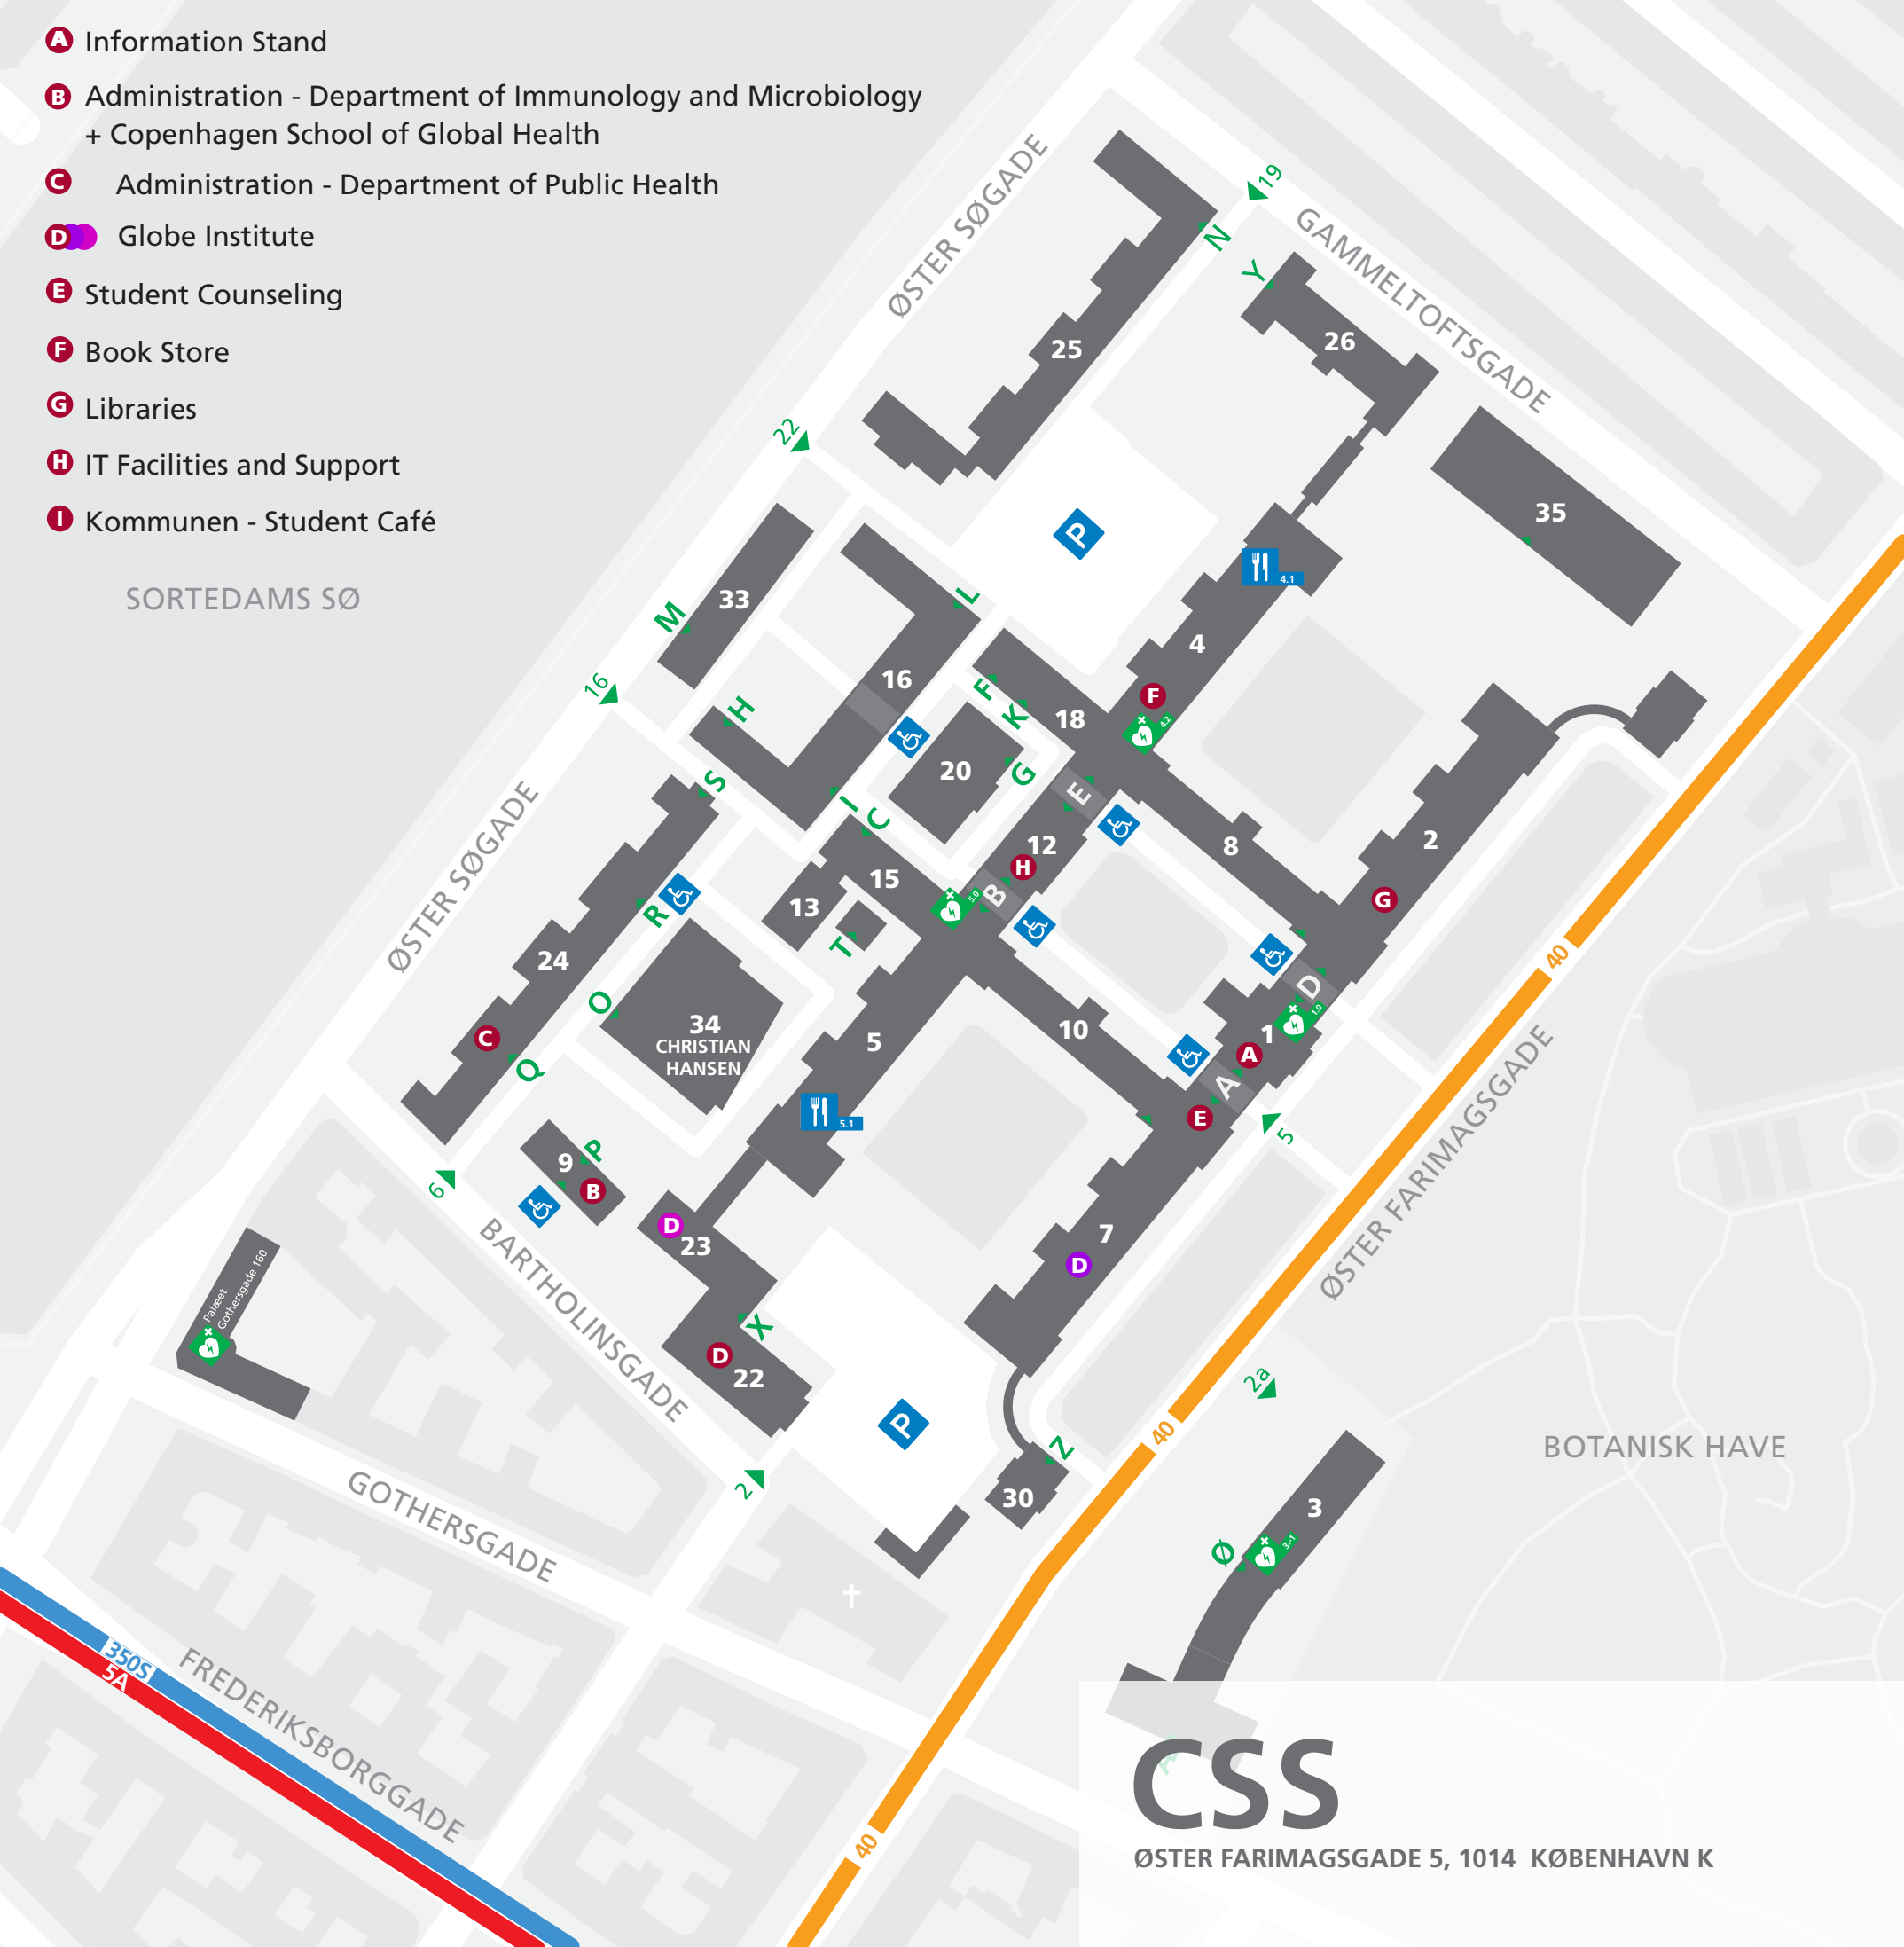

- A** Information Stand
- B** Administration - Department of Immunology and Microbiology
+ Copenhagen School of Global Health
- C** Administration - Department of Public Health
- D** Globe Institute
- E** Student Counseling
- F** Book Store
- G** Libraries
- H** IT Facilities and Support
- I** Kommunen - Student Café

SORTEDAMS SØ

CSS

ØSTER FARIMAGSGADE 5, 1014 KØBENHAVN K