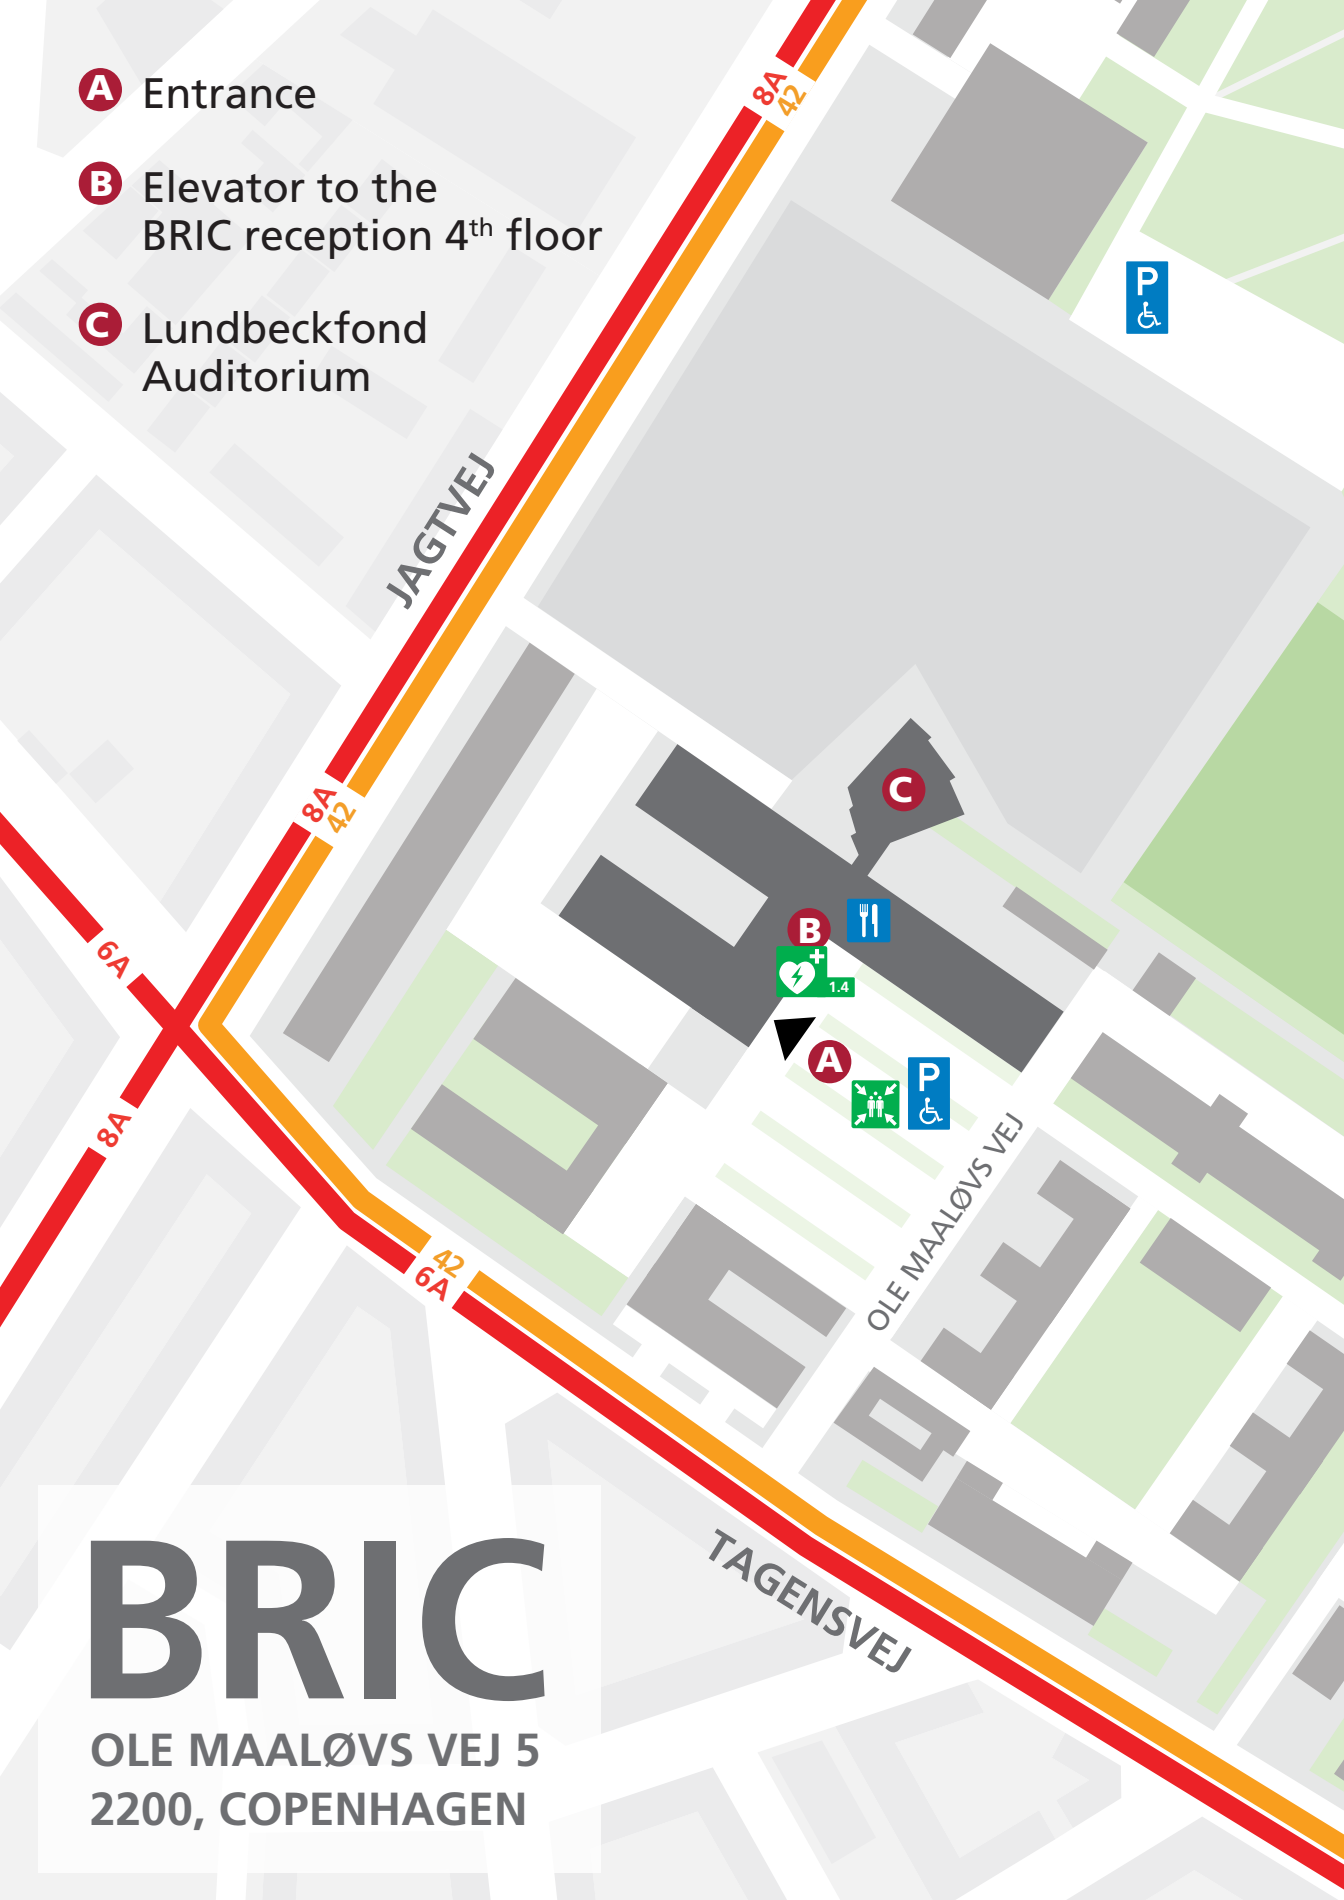

- A** Entrance
- B** Elevator to the BRIC reception 4<sup>th</sup> floor
- C** Lundbeckfond Auditorium

# BRIC

OLE MAALØVS VEJ 5  
2200, COPENHAGEN